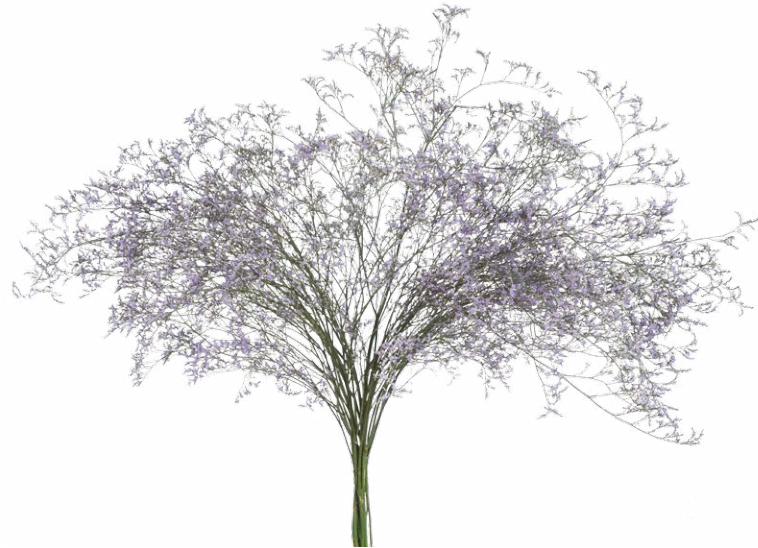

Brand
New 21

SPLENDID™
BLUE