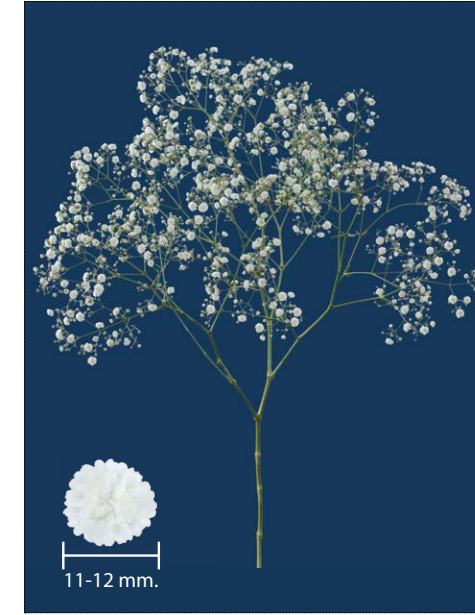

ANDROMEDA™

- Strong and heavy stems
- Wide and high volume inflorescence
- Large, round and full flowers
- Bright white flowers
- Sturdy in the field
- Relatively tolerant to over-saturated soil
- Vigorous in growth producing good yield
- Widely popular in Japan and the Far East

Best Seller
in Korea
& Japan