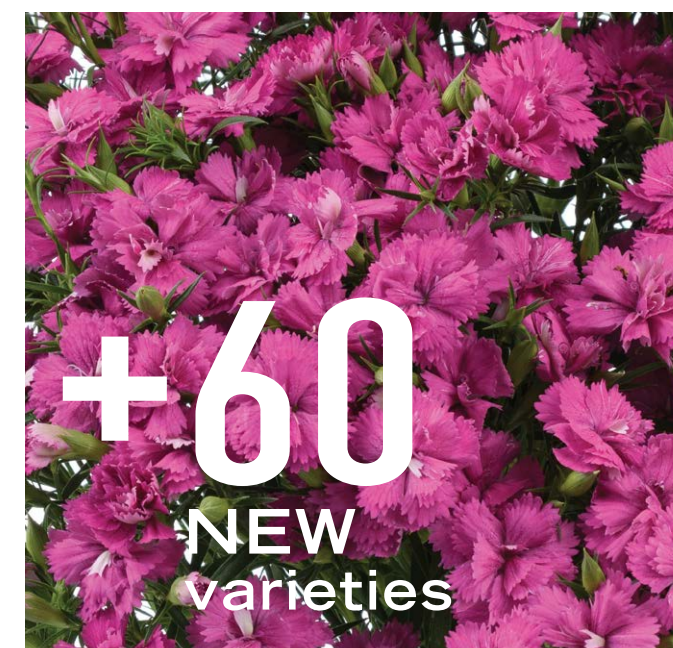

DANZIGER'S CUT FLOWERS 2020-21 ASSORTMENT

Through innovative floriculture, creative collaboration and a spark of imagination, we strive to develop extraordinary varieties that help our customers achieve extraordinary success.

Danziger - Imagine more

.....
General Information:

Danziger's varieties, as well as varieties of other breeders presented in this catalog, are all proprietary, and may be protected by Utility Patents, Plant Patents and/or Plant Breeders Rights (PBR).

These varieties may not be reproduced without authorization. All varieties are subject to payment of License Fees, and any unlicensed propagation is strictly prohibited.

The use of the symbol ® donates a registered trademark in either territory. The use of the symbol ™ donates a trademark of Danziger and/or any other breeder it represents, unless otherwise indicated. The use of Danziger's services and products are subject to Danziger's General Terms and Conditions.

IP info: <http://danzigeronline.com/ip>

GLOBALG.A.P. G.G.N 4052852210072