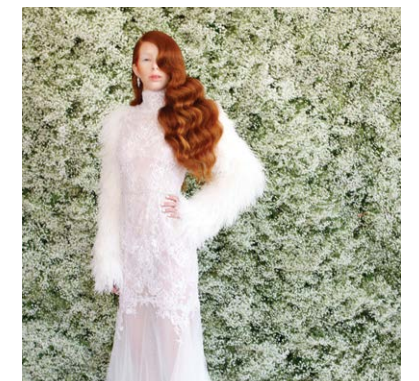

Danziger Cut-Flowers' Team

Ecuador

Leyla Pinzon
CEO Danziger Ecuador
Tel: +593-990-461074
Email: leyla.pinzon@danziger.com.ec

Andrés Idrobo
Technical Service Director
Danziger Ecuador
Tel: +593-22-894 877
Mobile: +593-98-468 6219
Email: andres.idrobo@danziger.com.ec

Esteban Lujé
Technical Service Director
Danziger Ecuador
Tel: +593-2-2464445
Mobile: +593-988-382080
Email: esteban.luje@danziger.com.ec

Carlos Tocain
Rose Technical service director
Mobile: +593-98-536-7468
Email: carlos.tocain@danziger.com.ec

Karina Parra
Administrative Director
Tel: +593-984-255649
Email: Karina.Parra@danziger.com.ec

Kenya

Shmulik Ben Harush
Sales Manager and Tech Support
East Africa
Tel: +254-020-2325828
Mobile: +254-729-167379
Email: Shmulik.ben@danziger.co.il

Moshe Edri
Danziger Kenya Manager
Tel: +254-70731-9941
Email: medry@beautyli.com

China

Liya Donde
China Market Manager
Mobile: +021-15121129567
Email: liya.donde@danziger.co.il

Guatemala

Mauricio Aldana
Cut flower Sales Manager in Guatemala
Email: mauricio.aldana@danguatemala.com

Follow us on Instagram
imaginemoreflowers