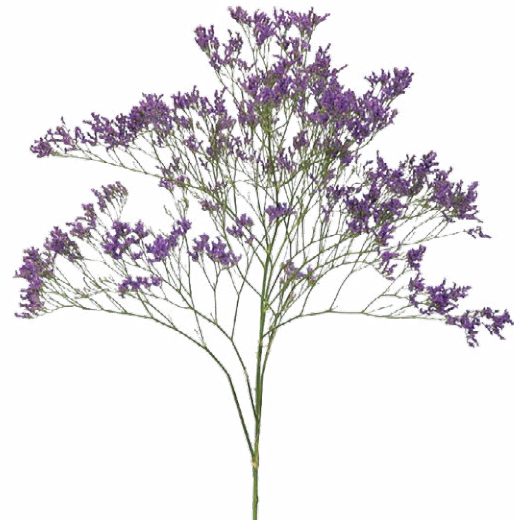

Best Seller

SAFORA™ DARK BLUE